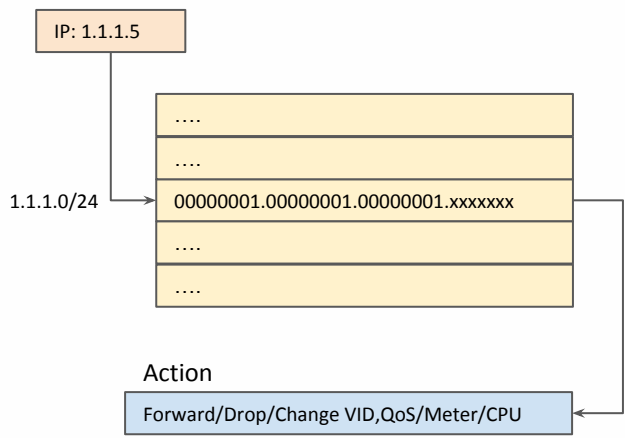

Стандарты защиты

IEC 61000-4-5:2005

10/700 μ s - 4KV

1.2/50 μ s - 8KV

Архитектура ASIC

TCAM

Packet processing

MAC-address learning and lookup

Unicast

MAC-address learning and lookup

Unicast

Multicast

Packet marked for metering

Metering table

...
CIR Burst C-Action E-action
...

```
access-list 1 permit 192.168.1.0 0.0.0.255
class-map c1
  match access-group 1
policy-map p1
  class c1
    policy 10000 4000 exceed-action drop
```