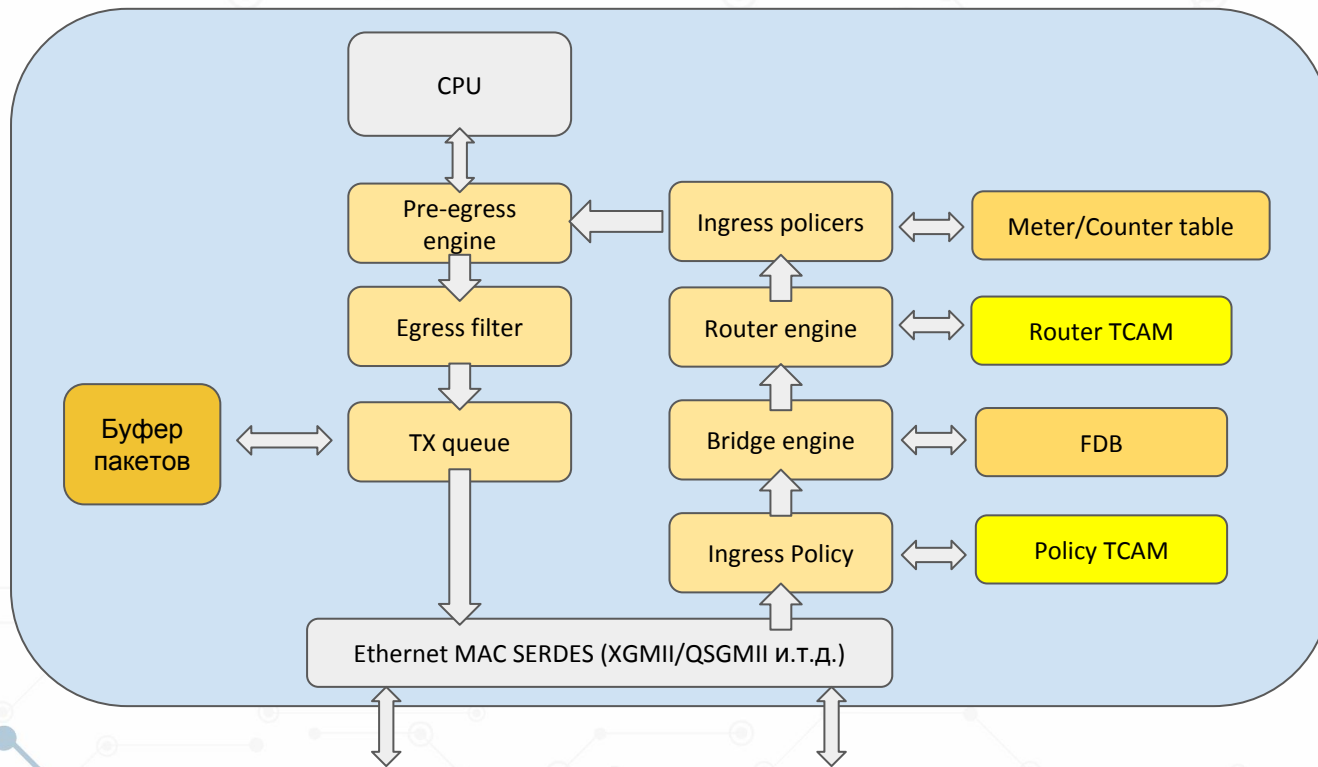

Стандарты защиты

IEC 61000-4-5:2005

10/700 μ s - 4KV

1.2/50 μ s - 8KV

Архитектура ASIC

TCAM

Packet processing

MAC-address learning and lookup

Unicast

MAC-address learning and lookup

Unicast

Multicast

Packet marked for metering

Metering table

...
CIR Burst C-Action E-action
...

```
access-list 1 permit 192.168.1.0 0.0.0.255
class-map c1
  match access-group 1
policy-map p1
  class c1
    policy 10000 4000 exceed-action drop
```

Metering table

- Поместить в egress pipe
- DROP
- Mirror
- Отправить в CPU

- Vlan filter
- STP
- Flooding
- Port isolation

Egress filter

TX queue

DSCP

COS

Policer

TX queue

Port 1

Port X

Egress filter

TX queue

Weighted Round Robin

Strict Priority

Roadmap SNR 2018