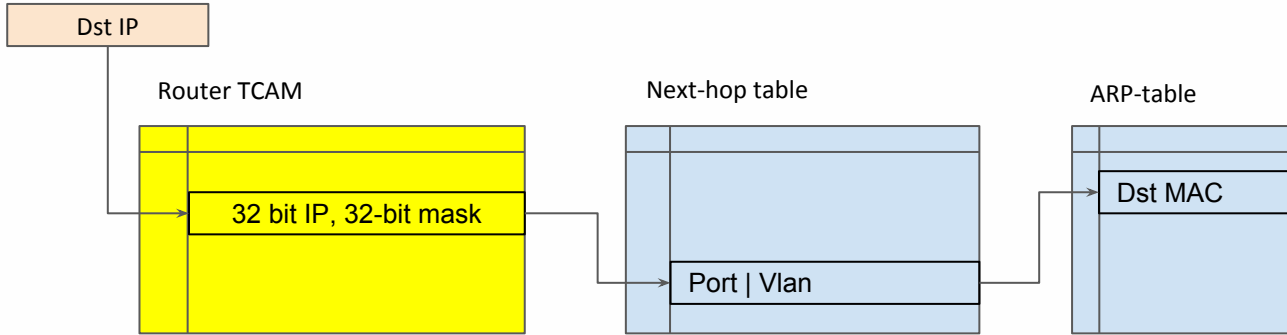

Unicast

MAC-address learning and lookup

Unicast

Multicast

Packet marked for metering

Metering table

...
CIR Burst C-Action E-action
...

```
access-list 1 permit 192.168.1.0 0.0.0.255
class-map c1
  match access-group 1
policy-map p1
  class c1
    policy 10000 4000 exceed-action drop
```

Metering table

- Поместить в egress pipe
- DROP
- Mirror
- Отправить в CPU

- Vlan filter
- STP
- Flooding
- Port isolation

Egress filter

TX queue

DSCP

COS

Policer

Policy

Port

Internal Priority 1

.....

Internal Priority N

QUEUE 1

QUEUE N

Egress filter

TX queue

Port 1

Port X

Egress filter

TX queue

Weighted Round Robin

Strict Priority

Roadmap SNR 2018