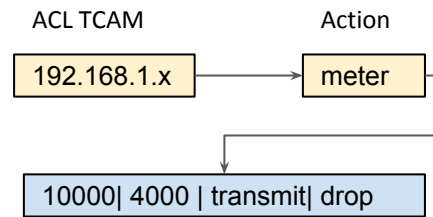

Unicast

MAC-address learning and lookup

Unicast

Multicast

Packet marked for metering

Metering table

...
CIR Burst C-Action E-action
...

```
access-list 1 permit 192.168.1.0 0.0.0.255
class-map c1
  match access-group 1
policy-map p1
  class c1
    policy 10000 4000 exceed-action drop
```

Metering table

- Поместить в egress pipe
- DROP
- Mirror
- Отправить в CPU

- Vlan filter
- STP
- Flooding
- Port isolation

Egress filter

TX queue

DSCP

COS

Policer

Policy

Port

Internal Priority 1

.....

Internal Priority N

QUEUE 1

QUEUE N

Egress filter