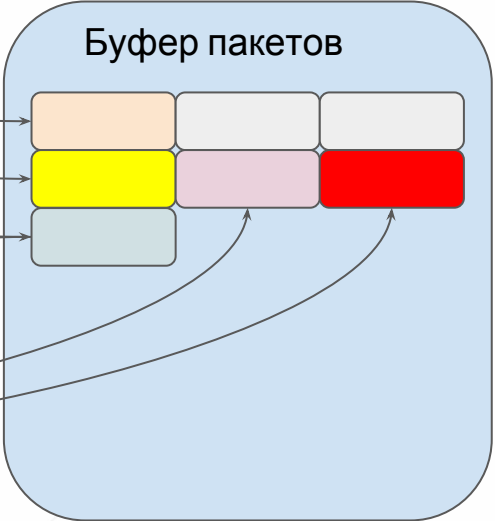

Metering table

- Поместить в egress pipe
- DROP
- Mirror
- Отправить в CPU

- Vlan filter
- STP
- Flooding
- Port isolation

Egress filter

TX queue

DSCP

COS

Policer

Policy

Port

Internal Priority 1

.....

Internal Priority N

QUEUE 1

QUEUE N

Egress filter

TX queue

Port 1

Port X

Egress filter

TX queue

Weighted Round Robin

Strict Priority

Roadmap SNR 2018