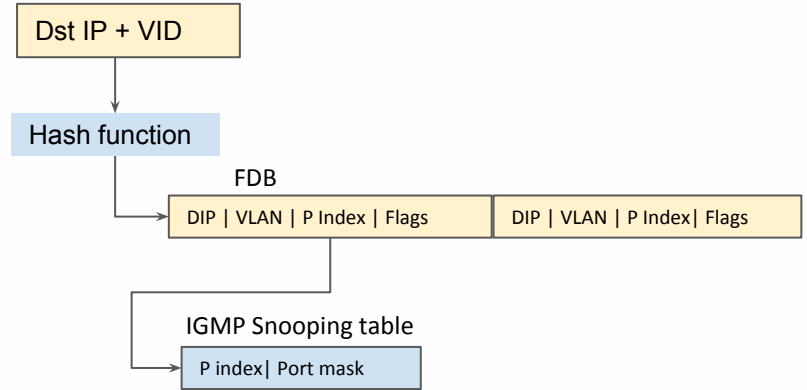

Unicast

MAC-address learning and lookup

Unicast

Multicast

Packet marked for metering

Metering table

...
CIR Burst C-Action E-action
...

```
access-list 1 permit 192.168.1.0 0.0.0.255
class-map c1
  match access-group 1
policy-map p1
  class c1
    policy 10000 4000 exceed-action drop
```

Metering table

- Поместить в egress pipe
- DROP
- Mirror
- Отправить в CPU

- Vlan filter
- STP
- Flooding
- Port isolation

Egress filter

TX queue

DSCP

COS

Policer

Policy

Port

Internal Priority 1

.....

Internal Priority N

QUEUE 1

QUEUE N

Egress filter

TX queue

Port 1

Port X

Egress filter

TX queue

Weighted Round Robin

Strict Priority

Roadmap SNR 2018